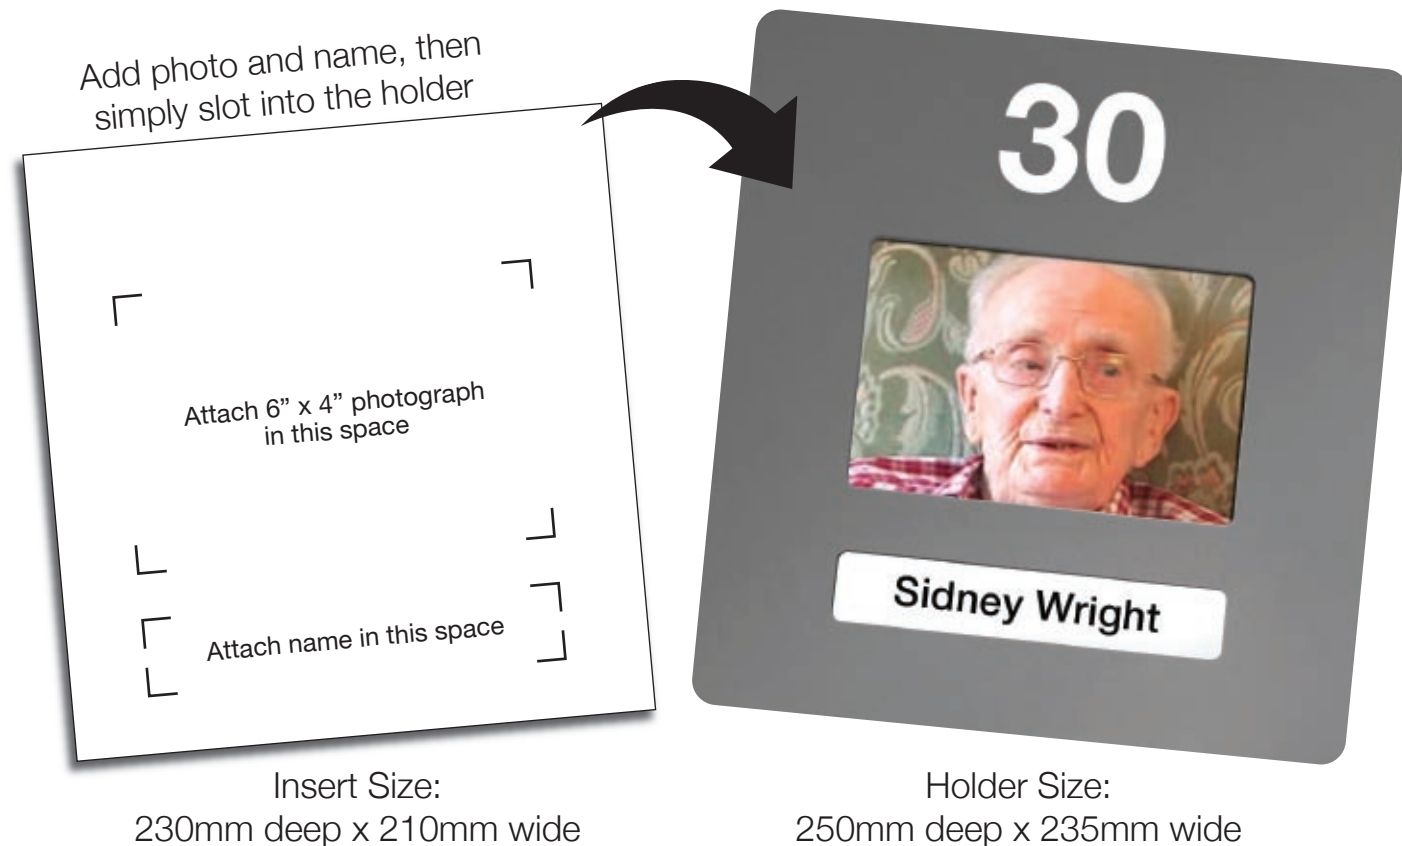

# Interchangeable Bedroom Door Signs from £15 each

Minimum order applies. Please phone for details.

Helping your residents feel at home with our easily recognisable, personalised room signs.

Clear signage can help residents maintain their functional abilities, and feel more 'at home'. When a new resident moves in, the name and photo can be added to their room door.

Made from coloured rigid pvc.

Insert sheets are provided for you to attach a 6" x 4" photo, and the resident's name.

- Reassures residents and helps them to feel safe and comfortable in their new surroundings
- Helps to reduce stress and encourages independence
- Creates a friendlier environment
- Supplied with or without room number
- Easily interchangeable
- Complete with self adhesive fixing strips
- Can also be made in brushed aluminium at £18 each